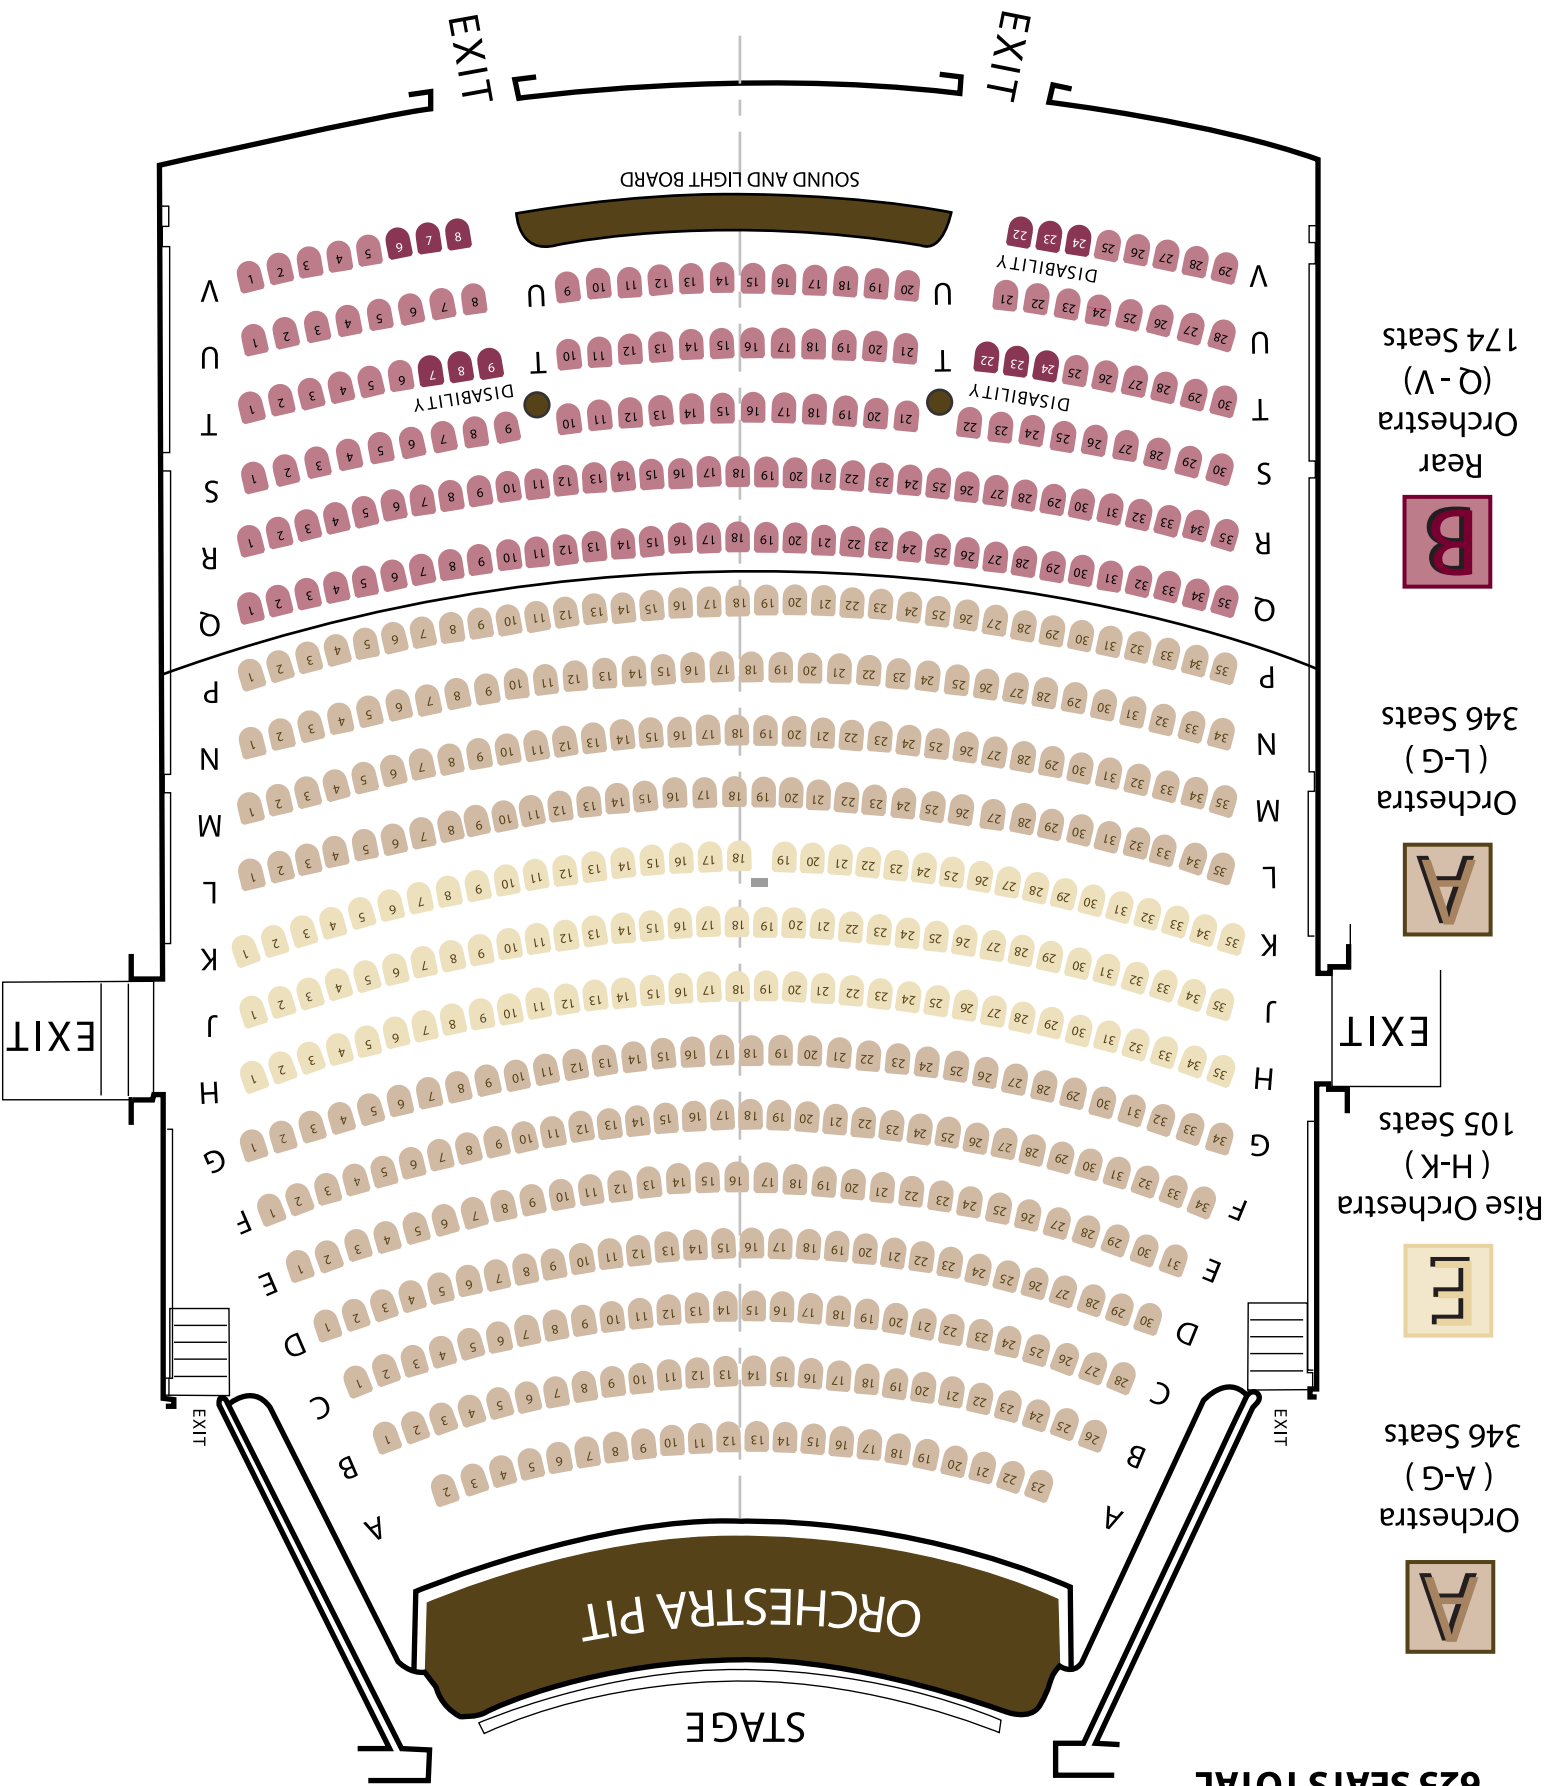

LOWER LEVEL

LOWER LEVEL
625 SEATS TOTAL

B
Rear
Orchestra
(Q - V)
174 Seats

A
Orchestra
(L-G)
346 Seats

F
Rise Orchestra
(H-K)
105 Seats

A
Orchestra
(A-G)
346 Seats